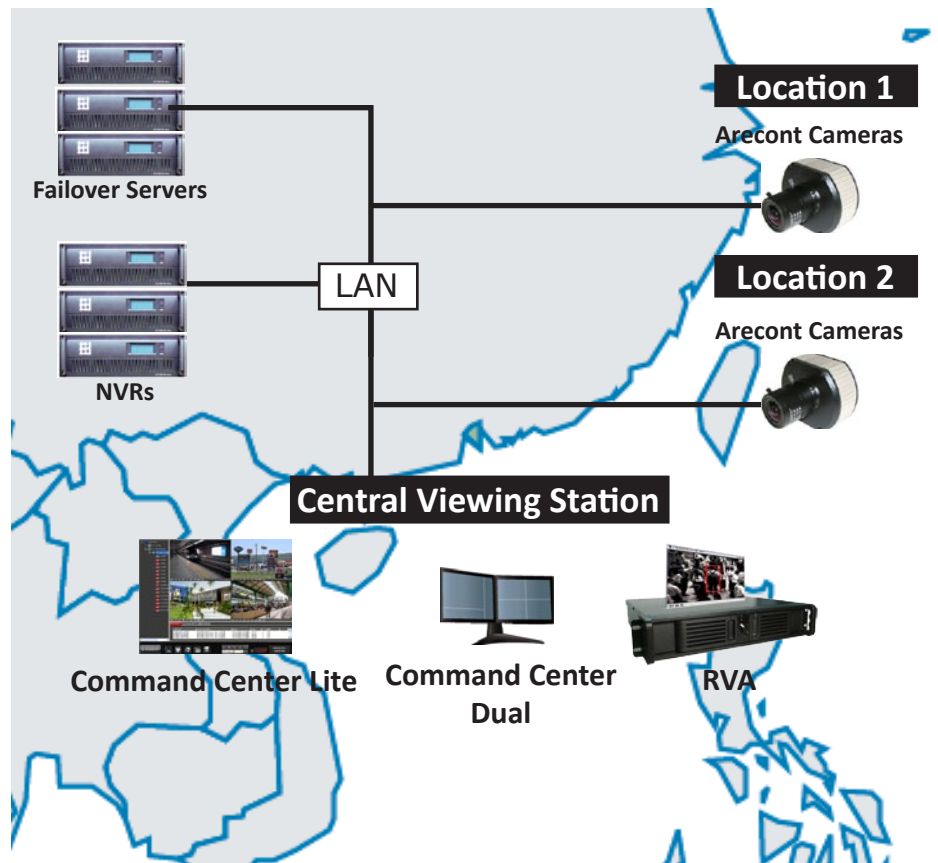

INSTEK DIGITAL
<http://www.instekdigital.com>